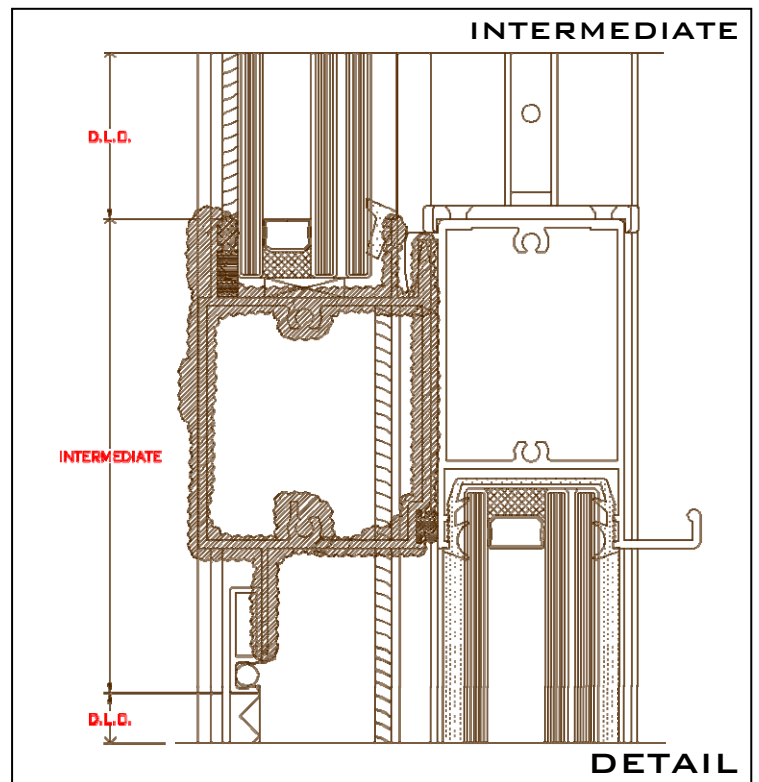

PH4400 SERIES SLIDING HUNG WINDOW

2450ST SERIES SLIDING GLASS DOOR