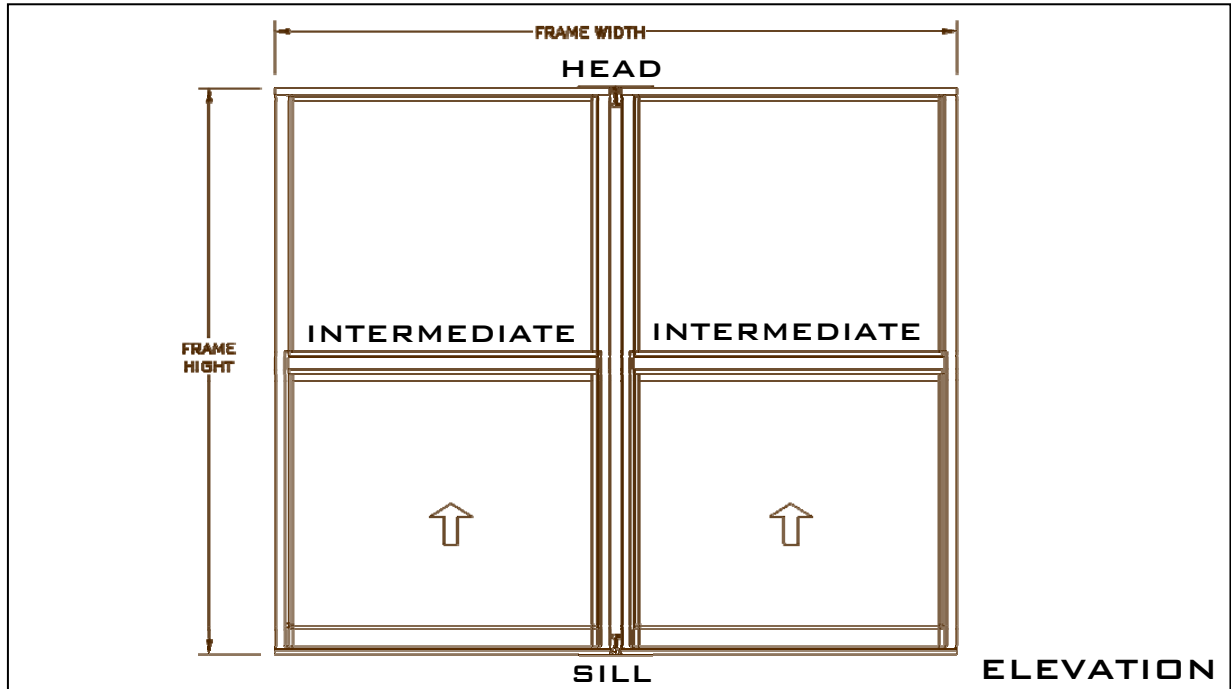

PH4400 SERIES SLIDING HUNG WINDOW

2450ST SERIES SLIDING GLASS DOOR