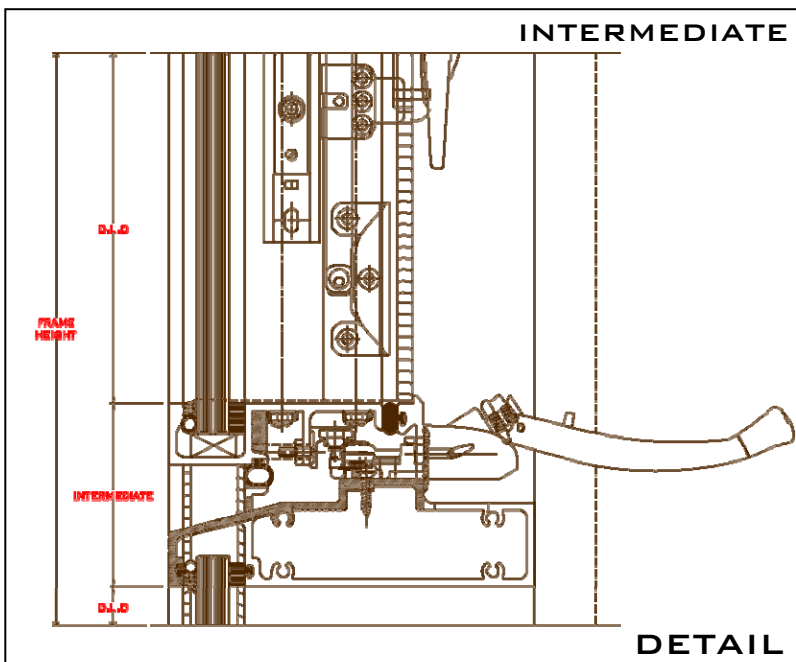

HP3060 SERIES PROJECT-OUT

RC