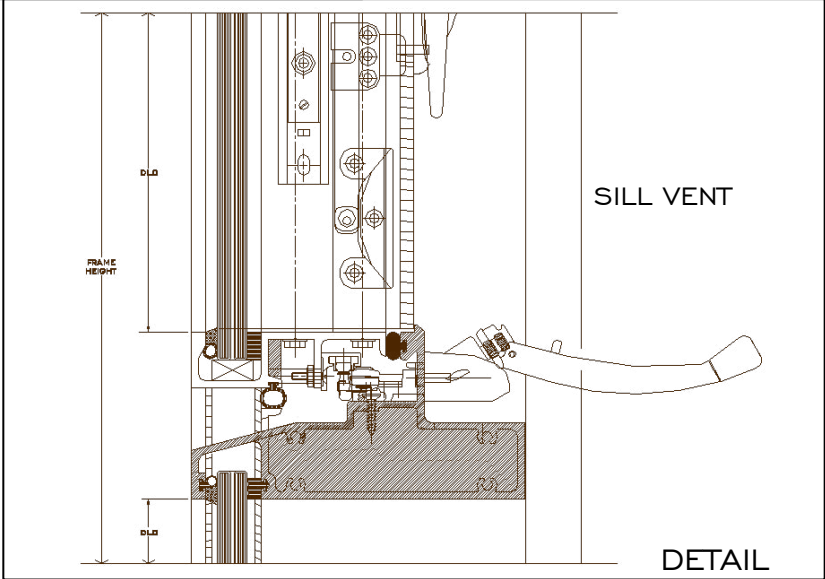

HP3060 SERIES PROJECT-OUT

RC